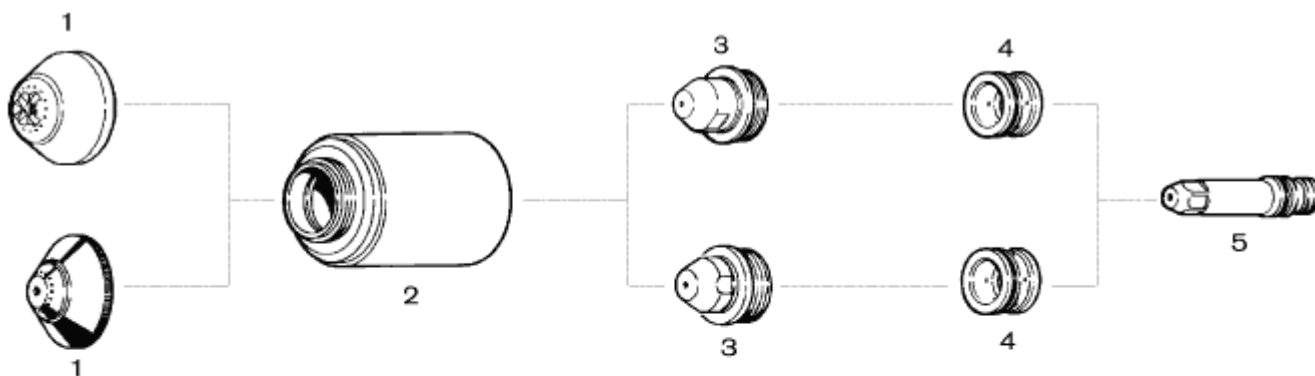

Spotrebné diely pre ručný horák T80

	ITEM NUMBER	PART NUMBER	DESCRIPTION	QUANTITY PER PACKAGE
Shielded parts	1	120929	Shield	1
	2	120928	Retaining Cap	1
	3	120927	Nozzle, 80 Amp	5
	3	120931	Nozzle, 60 Amp	5
	3	120932	Nozzle, 40 Amp	5
	4	120926	Electrode	5
	5	120925	Swirl Ring	1
Shielded gouging parts	6	120977	Shield, Gouging	1
	2	120928	Retaining Cap	1
	7	120978	Nozzle, Gouging	5
	4	120926	Electrode	5
	5	120925	Swirl Ring	1
Unshielded parts	8	120979	Deflector	1
	2	120928	Retaining Cap	1
	9	120980	Nozzle, Extended, 80 Amp	5
	9	220007	Nozzle, Extended, 60 Amp	5
	10	220006	Nozzle, Extended, 40 Amp	5
	4	120926	Electrode	5
FineCut parts	5	120925	Swirl Ring	1
	8	120979	Deflector	1
	11	220325	Deflector, CE	1
	2	120928	Retaining Cap	1
	12	220329	Nozzle	5
	4	120926	Electrode	5
	13	220327	Swirl Ring	1