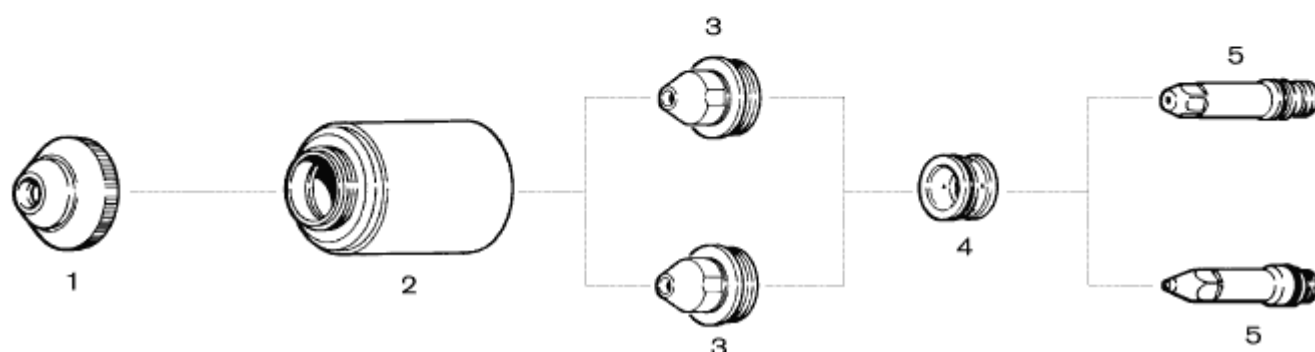

Spotrebné diely pre ručný horák T80

	ITEM NUMBER	PART NUMBER	DESCRIPTION	QUANTITY PER PACKAGE
Shielded parts	1	120929	Shield	1
	2	120928	Retaining Cap	1
	3	120927	Nozzle, 80 Amp	5
	3	120931	Nozzle, 60 Amp	5
	3	120932	Nozzle, 40 Amp	5
	4	120926	Electrode	5
	5	120925	Swirl Ring	1
Shielded gouging parts	6	120977	Shield, Gouging	1
	2	120928	Retaining Cap	1
	7	120978	Nozzle, Gouging	5
	4	120926	Electrode	5
	5	120925	Swirl Ring	1
Unshielded parts	8	120979	Deflector	1
	2	120928	Retaining Cap	1
	9	120980	Nozzle, Extended, 80 Amp	5
	9	220007	Nozzle, Extended, 60 Amp	5
	10	220006	Nozzle, Extended, 40 Amp	5
	4	120926	Electrode	5
FineCut parts	5	120925	Swirl Ring	1
	8	120979	Deflector	1
	11	220325	Deflector, CE	1
	2	120928	Retaining Cap	1
	12	220329	Nozzle	5
	4	120926	Electrode	5
	13	220327	Swirl Ring	1